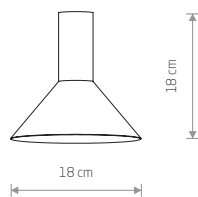

painteD steel, solid brass

8035

works with / zastosuj z / применять с

1× CAMELEON CABLE GU10

CAMELEON HERMANOS 8034

CAMELEON HERMANOS A

painteD steel, solid brass

8034